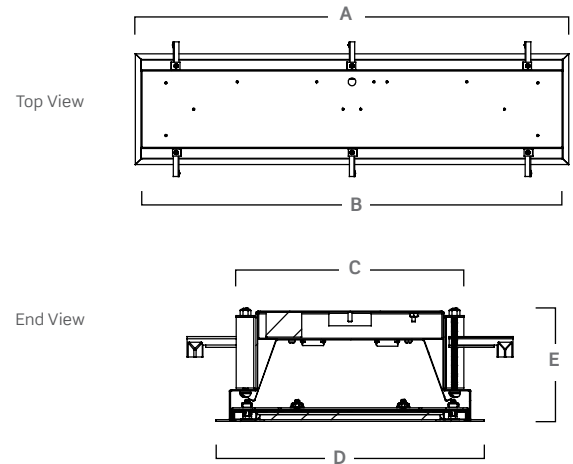

Mounting

The housing is supported by swing style mounting brackets.

Lens & Lens Retention

Multiple lens choices for both fixture side and room facing side (see product ordering key for options). Lens maximum thickness .625". The lens is secured with adjustable Z style brackets with through studs on housing faceplate.

Warranty

5 year limited warranty. For complete warranty, click here:

Approvals

- CSA and UL listed.
- UL listed for insulated ceilings, wet locations, insulated ceilings.

Dimensions

	Dimensions (inch) & Weights				
	A	B	C	D	E
1x1	13.3"	12.0"	12.7"	11.4"	5.2"
1x4	49.3"	47.9"	12.7"	11.4"	5.2"
2x2	25.3"	24.0"	24.7"	23.4"	5.2"
2x4	49.3"	47.9"	24.7"	23.4"	5.2"

Consult installation guide for exact dimensions.

Project:	Catalogue #:	Type:
Notes:		

Order Key

EXAMPLE: VRIF-37942x4P/ALED840K052LUNV

**Maximum lens thickness combined is .625"

*** Not available in 1x1

Other options may be available, consult factory. Specifications and data subject to change without notice.