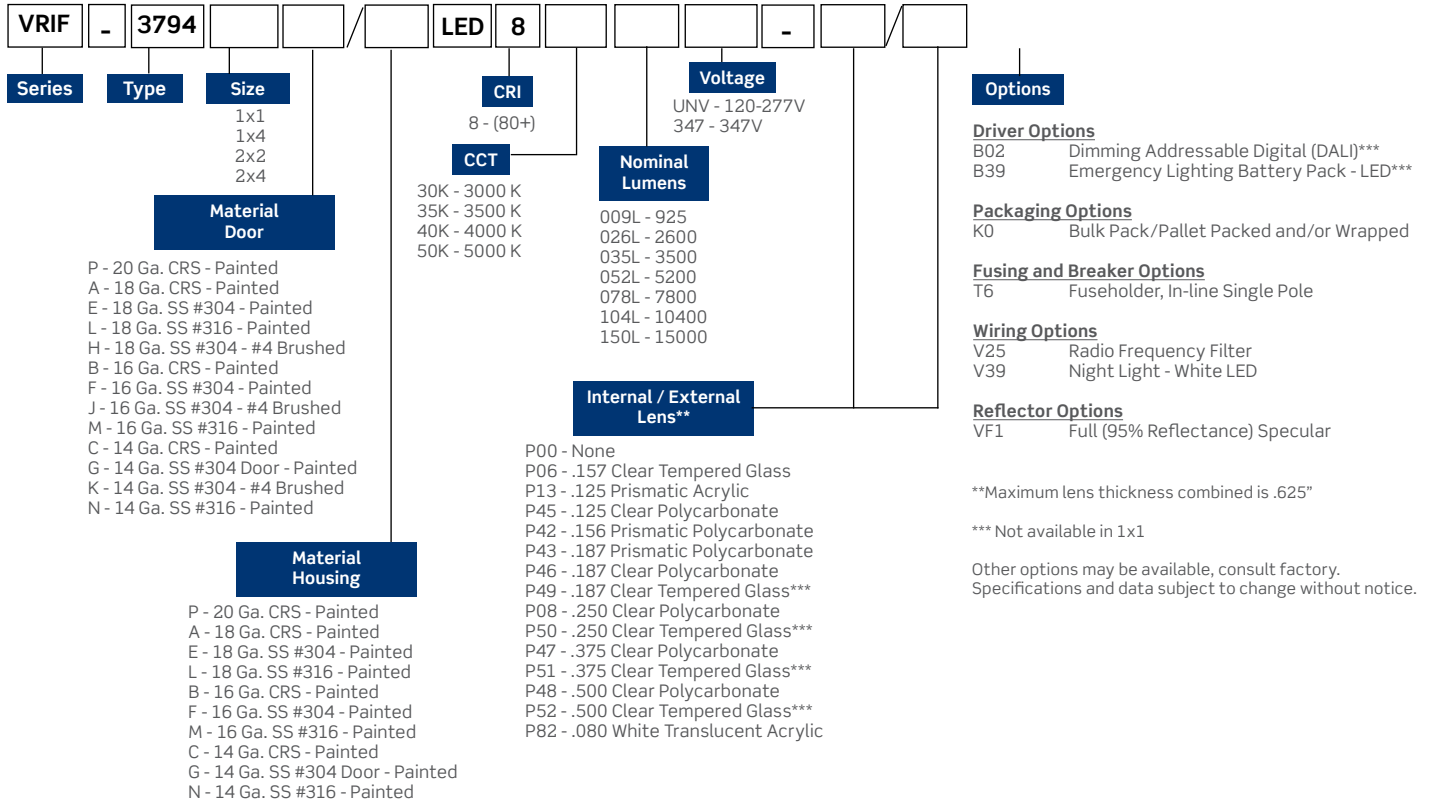

Warranty

5 year limited warranty. For complete warranty, click here:

Approvals

- CSA and UL listed.
- UL listed for insulated ceilings, wet locations, insulated ceilings.

Dimensions

	Dimensions (inch) & Weights				
	A	B	C	D	E
1x1	13.3"	12.0"	12.7"	11.4"	5.2"
1x4	49.3"	47.9"	12.7"	11.4"	5.2"
2x2	25.3"	24.0"	24.7"	23.4"	5.2"
2x4	49.3"	47.9"	24.7"	23.4"	5.2"

Consult installation guide for exact dimensions.

Project:	Catalogue #:	Type:
Notes:		

Order Key

EXAMPLE: VRIF-37942x4P/ALED840K052LUNV

**Maximum lens thickness combined is .625"

*** Not available in 1x1

Other options may be available, consult factory. Specifications and data subject to change without notice.

Performance Data		
Size	Nominal Lumens	Watts
1x1	925	9
1x4	2600	25
	5200	47
2x2	2600	25
	3500	33
2x4	5200	47
	7800	75
	10400	98
	15000	147

* Lumen values are based on 4000K, 80 CRI performance. See Lumen Multipliers below for other CCT or CRI performance data.