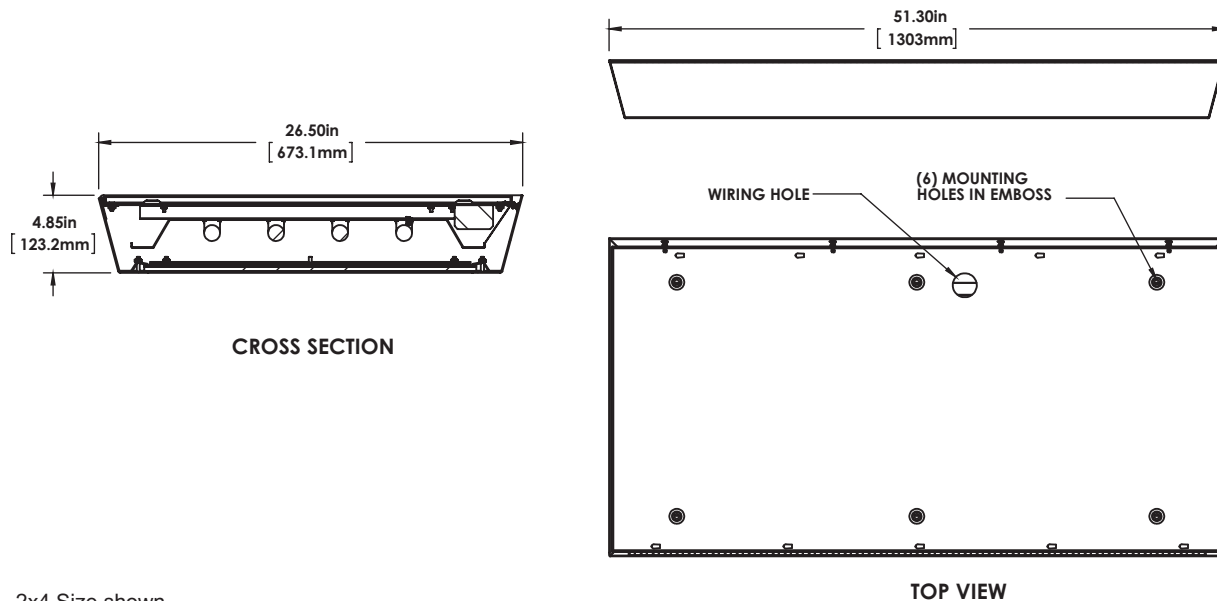

Hinge

Full Length concealed piano style hinge with .500" knuckle and .125" pin (Pin is secured to knuckle) welded to door frame and fastened to backplate.

Lens and Lens Retention

Multiple lens choices for both fixture side and room facing side (see product ordering key for options). Lens maximum thickness .625". The lens is secured with adjustable V style brackets with through studs on housing faceplate.

Approvals

Approved to CSA and UL standards.

Vandal Resistant

Dimensions

2x4 Size shown.
Specifications and data subject to change without notice

Project	
Type	
Date	
Product Code	
Approved by	

VRS 2x2,2X4 - Confinement