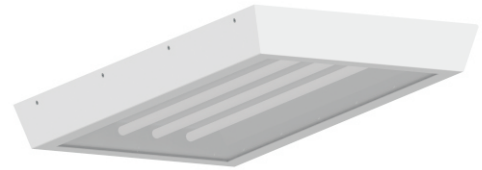

Project	
Type	
Date	
Product Code	
Approved by	

VRS 2x2,2X4 - Confinement

Ceiling Mount Luminaire
T5, T5HO, T8, PLL Lamps
(Cells, Corridors, Dayrooms)

4022

Product Specifications - Application

The VRS series by Certolux is a specification-grade luminaire for maximum security and vandal resistant applications. The clamshell design has concealed hinges, tamper resistant fasteners, contraband trapping backplate, and security lenses. This maximizes impact resistance, prevents contraband concealment and unauthorized fixture tampering/penetration.. The luminaire can be ceiling mounted. 2x2 and 2x4

Door Frame

Single piece precision die formed with specified material (see product ordering key). Corners are seam welded. Tamper resistant TORX® Head with center pin fasteners secure door frame to housing.

Hinge

Full Length concealed piano style hinge with .500" knuckle and .125" pin (Pin is secured to knuckle) welded to door frame and fastened to backplate.

Lens and Lens Retention

Multiple lens choices for both fixture side and room facing side (see product ordering key for options). Lens maximum thickness .625". The lens is secured with adjustable V style brackets with through studs on housing faceplate.

Ceiling Mount Luminaire
T5, T5HO, T8, PLL Lamps
(Cells, Corridors, Dayrooms)

4022

Product Specifications - Application

The VRS series by Certolux is a specification-grade luminaire for maximum security and vandal resistant applications. The clamshell design has concealed hinges, tamper resistant fasteners, contraband trapping backplate, and security lenses. This maximizes impact resistance, prevents contraband concealment and unauthorized fixture tampering/penetration.. The luminaire can be ceiling mounted. 2x2 and 2x4