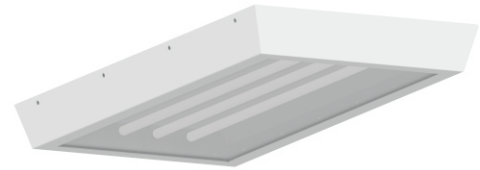

Project	
Type	
Date	
Product Code	
Approved by	

VRS 2x2,2X4 - Confinement

Ceiling Mount Luminaire
T5, T5HO, T8, PLL Lamps
(Cells, Corridors, Dayrooms)

4022

Product Specifications - Application

The VRS series by Certolux is a specification-grade luminaire for maximum security and vandal resistant applications. The clamshell design has concealed hinges, tamper resistant fasteners, contraband trapping backplate, and security lenses. This maximizes impact resistance, prevents contraband concealment and unauthorized fixture tampering/penetration.. The luminaire can be ceiling mounted. 2x2 and 2x4

Product Specifications

Housing

Precision die formed 12, 14, 16, or 18 ga. cold rolled steel housing with 12 ga. continuously welded end plates.

Backplate

Die formed 12, 14, 16, or 18 ga. CRS with embossed mounting holes and contraband trap.

Door Frame

Single piece precision die formed with specified material (see product ordering key). Corners are seam welded. Tamper resistant TORX® Head with center pin fasteners secure door frame to housing.

Hinge

Full Length concealed piano style hinge with .500" knuckle and .125" pin (Pin is secured to knuckle) welded to door frame and fastened to backplate.

Lens and Lens Retention

Multiple lens choices for both fixture side and room facing side (see product ordering key for options). Lens maximum thickness .625". The lens is secured with adjustable V style brackets with through studs on housing faceplate.