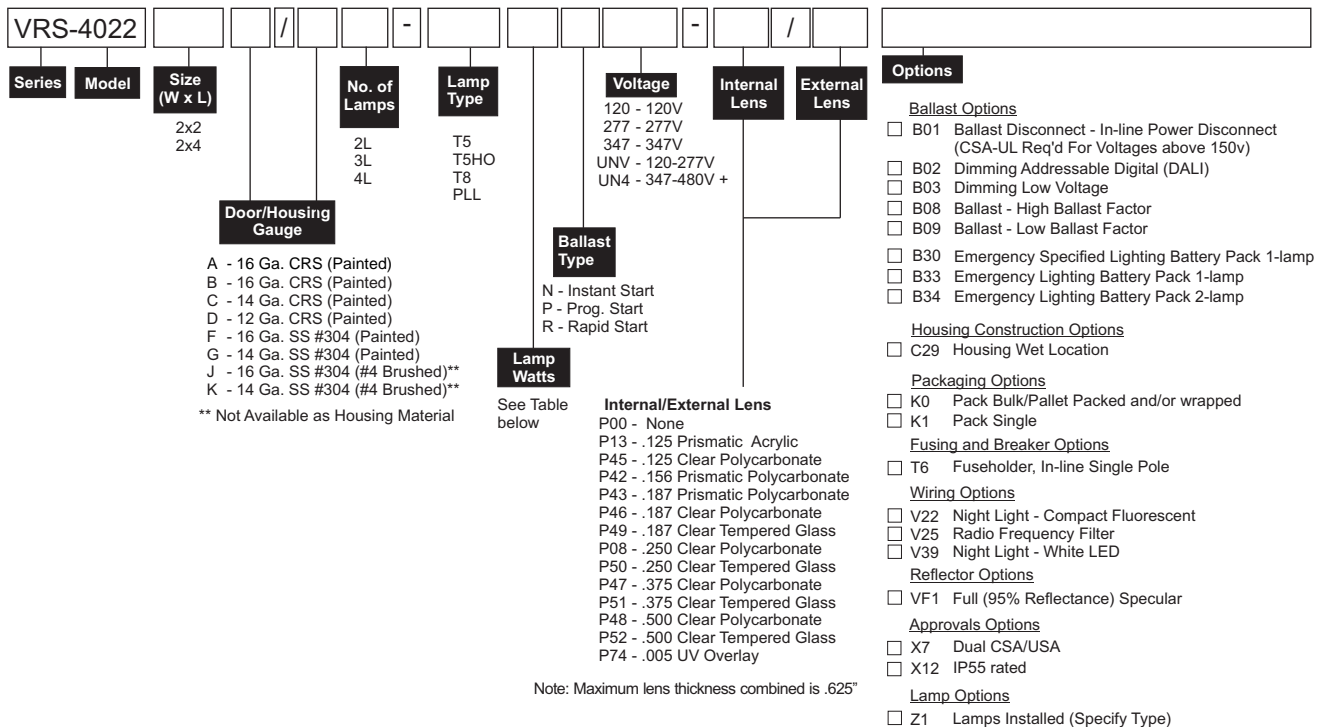

Ceiling Mount Luminaire
T5, T5HO, T8, PLL Lamps
(Cells, Corridors, Dayrooms)

4022

Product Specifications - Application

The VRS series by Certolux is a specification-grade luminaire for maximum security and vandal resistant applications. The clamshell design has concealed hinges, tamper resistant fasteners, contraband trapping backplate, and security lenses. This maximizes impact resistance, prevents contraband concealment and unauthorized fixture tampering/penetration.. The luminaire can be ceiling mounted. 2x2 and 2x4

Ordering

Model Numbers relate to specific designs, refer to product photo and Dimension sections for additional details.

Lamp Watts

Size	Nom. Lamp Watts			
	T5	T5HO	T8	PLL
2x2	14 (2,3 lamps)	24 (2,3 lamps)	17 (2,3 lamps)	40 (2,3 lamps)
2x4	28 (2,3 lamps)	54 (2,3 lamps)	32 (2,3 lamps)	