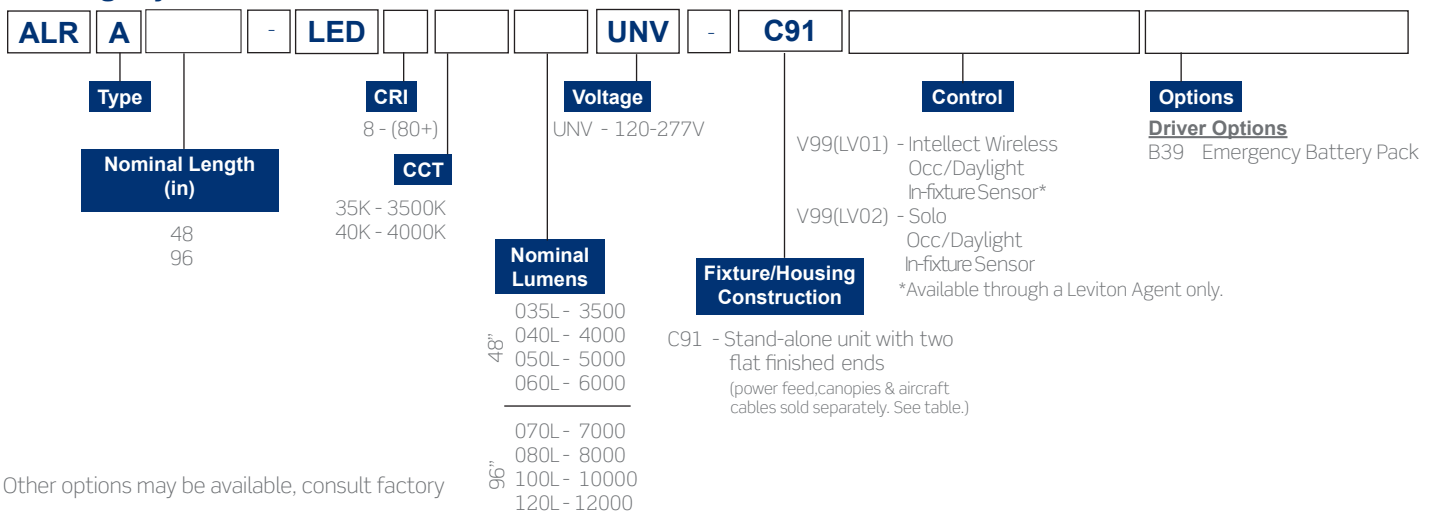

Product Data

General Lighting Fixtures— ALRA

Specifications

Lifetime Rating	Long life LEDs coupled with high efficiency drivers provide quality illumination; rated to deliver L80 performance > 50,000 hours
Optical System	Frosted acrylic diffuser offer high levels of efficiency and visual comfort; the bidirectional optics provide a wide, uniform light distribution; standard distribution is 50% up and 50% down
Mounting	Single-point aircraft cable mounting system used at each hanging location
Construction	Precision-formed steel housing assembly
Finish	Polyester powder painted finish (textured matte white)
Listings	UL, cUL
Warranty	Limited 5-year

Ordering Key

Suspension Kits and Power Feeds (Sold separately)

Cat. No.	Description
KIT00-188	48" Aircraft Cable and Canopy
KIT00-189	5-Wire Universal Power Feed with 48" Aircraft Cable and Canopy
KIT00-230	6-Wire Universal Power Feed with 48" Aircraft Cable and Canopy (Emergency)