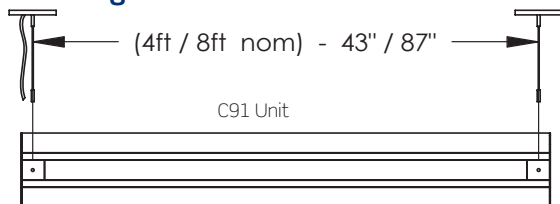

Mounting Points

Features

- Double teardrop extruded diffusers
- Emergency lighting battery pack
- Two integrated control options available
- Standard low voltage dimming (0-10V)
- UL, cUL listed
- 5-year limited warranty