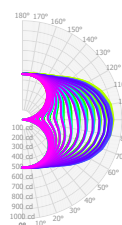

Dimensions

Top View

End View

Size (Nominal Length)	A	B	C
48	45"	6.50"	2"
96	89"	6.50"	2"

Consult installation guide for exact dimensions.

Photometrics

ES File: ALRA48-LED840K60LUNV
umens: 5928
Voltage: 47
Efficacy: 126

Zonal Lumen Summary

Zone	Lumens	%Fixture
0.0° - 30.0°	412	7.0%
0.0° - 40.0°	723	12.2%
0.0° - 60.0°	1558	26.3%
0.0° - 90.0°	3031	51.1%
0.0° - 110.0°	3985	67.2%
0.0° - 130.0°	4873	82.2%
0.0° - 150.0°	5534	93.4%
0.0° - 170.0°	5883	99.2%
0.0° - 180.0°	5928	100.0%

Coefficients of Utilization

pc	80%	70%	50%
0	107 107 107	99 99 99	84 84 84
1	94 88 82	86 81 76	72 68 64
2	84 75 67	77 68 62	63 57 52
3	76 64 55	69 59 51	57 49 43
4	69 56 47	63 52 43	51 43 36
5	63 49 40	57 45 37	47 38 31
6	58 44 35	52 40 32	43 34 27
7	53 39 31	48 36 28	40 30 24
8	49 36 27	45 33 25	37 28 21
9	46 32 24	42 30 22	34 25 19
10	42 30 22	39 27 20	32 23 17