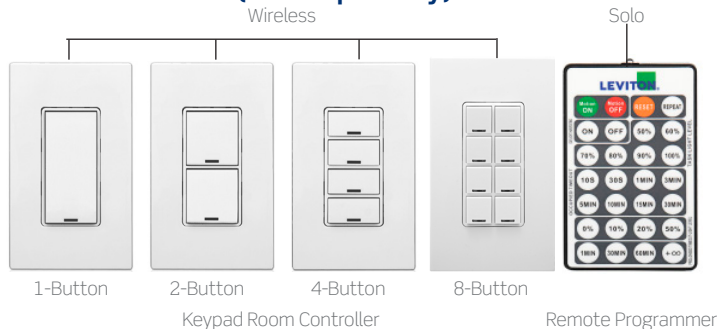

Wireless Controls (Sold separately)

Cat. No.	Description	Sensor Type Compatibility
DRKDN-U1W*	1 Button Keypad	V99(LV01)
DRKDN-U2W*	2 Button Keypad	
DRKDN-U4W*	4 Button Keypad	
DRKDN-U8W*	8 Button Keypad	
ZLS0R-RA1	Remote Controller	V99(LV02)

*Available through a Leviton Agent only.

Leviton Manufacturing Co., Inc. Lighting & Controls

10385 SW Avery Street, Tualatin, OR 97062 tel 800-736-6682 tech line (6:00AM-4:00PM PT Mon-Fri) 800-959-6004
©2023 Leviton Manufacturing Co., Inc. All rights reserved. Subject to change without notice.

LES-G-10565A/123-aa
REV SEP 2023