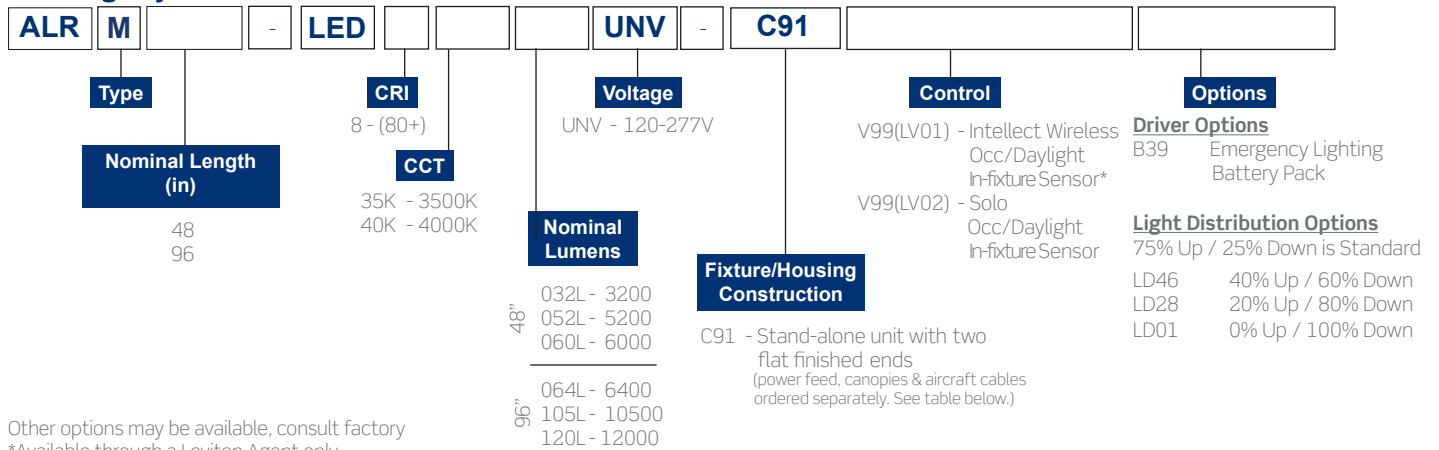

Product Data

General Lighting Fixtures—ALRM

Specifications

Lifetime Rating	Rated to deliver L80 performance > 50,000 hours
Optical System	Standard distribution is 75% up and 25% down (see options for other distributions)
Mounting	Adjustable aircraft cable mounting system used at each hanging location
Construction	Precision-formed steel housing assembly
Finish	White, polyester powder painted housing.
Listings	ETL
Warranty	Limited 5-year

Ordering Key

Other options may be available, consult factory
*Available through a Leviton Agent only.

Suspension Kits and Mounting Power Feeds (Sold separately)

Cat. No.	Description
KIT00-188	48" Aircraft Cable and Canopy
KIT00-189	5-Wire Universal Power Feed with 48" Aircraft Cable and Canopy
KIT00-230	6-Wire Universal Power Feed with 48" Aircraft Cable and Canopy (Emergency)