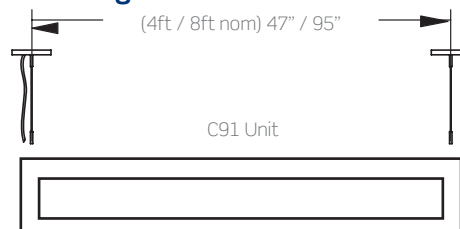

### Dimensions

Top View

End View

Size	A	B	C
48	48"	9"	2"
96	96"	9"	2"

Consult installation guide for exact dimensions.

### Mounting Points