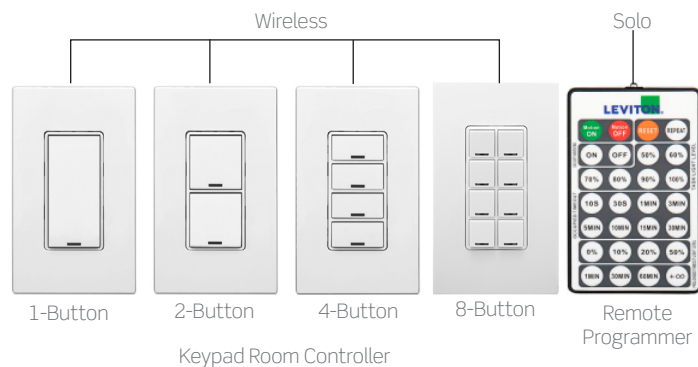

Wireless Controls (Sold separately)

Cat. No.	Description	Sensor Type Compatibility
DRKDN-U1W*	1 Button Keypad	V99(LV01)
DRKDN-U2W*	2 Button Keypad	
DRKDN-U4W*	4 Button Keypad	
DRKDN-U8W*	8 Button Keypad	
ZLS0R-RA1	Remote Controller	V99(LV02)

*Available through a Leviton Agent only.

Leviton Manufacturing Co., Inc. Lighting & Controls

10385 SW Avery Street, Tualatin, OR 97062 **tel** 800-736-6682 **tech line** (6:00AM-4:00PM PT Mon-Fri) 800-959-6004

Leviton Manufacturing Co., Inc. Global Headquarters

201 North Service Road, Melville, NY 11747-3138 **tel** 800-323-8920 **tech line** (8:00AM-10:00PM ET Mon-Fri, 9:00AM-7:00PM ET Sat, 9:00AM-5:00PM ET Sun) 800-824-3005

Visit our Website at: www.leviton.com/integratedcontrols

©2023 Leviton Manufacturing Co., Inc. All rights reserved. Subject to change without notice.

LES-G-10560A/I22-aa
REV SEP 2023