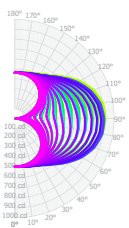

Photometrics

IES File: ALRA48-LED840K60LUNV
Lumens: 5928
Wattage: 47
Efficacy: 126