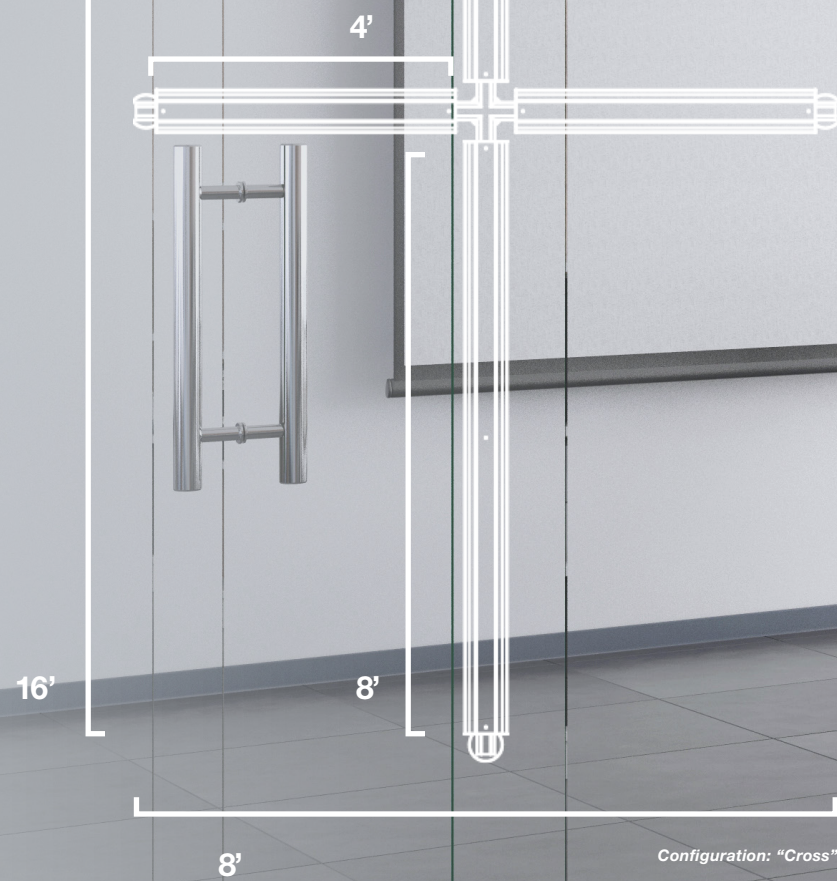

Its versatile applications can be utilized in corridors, boardrooms, offices, studio lofts, retail stores and specialty supermarkets.

Configuration: "Cross"