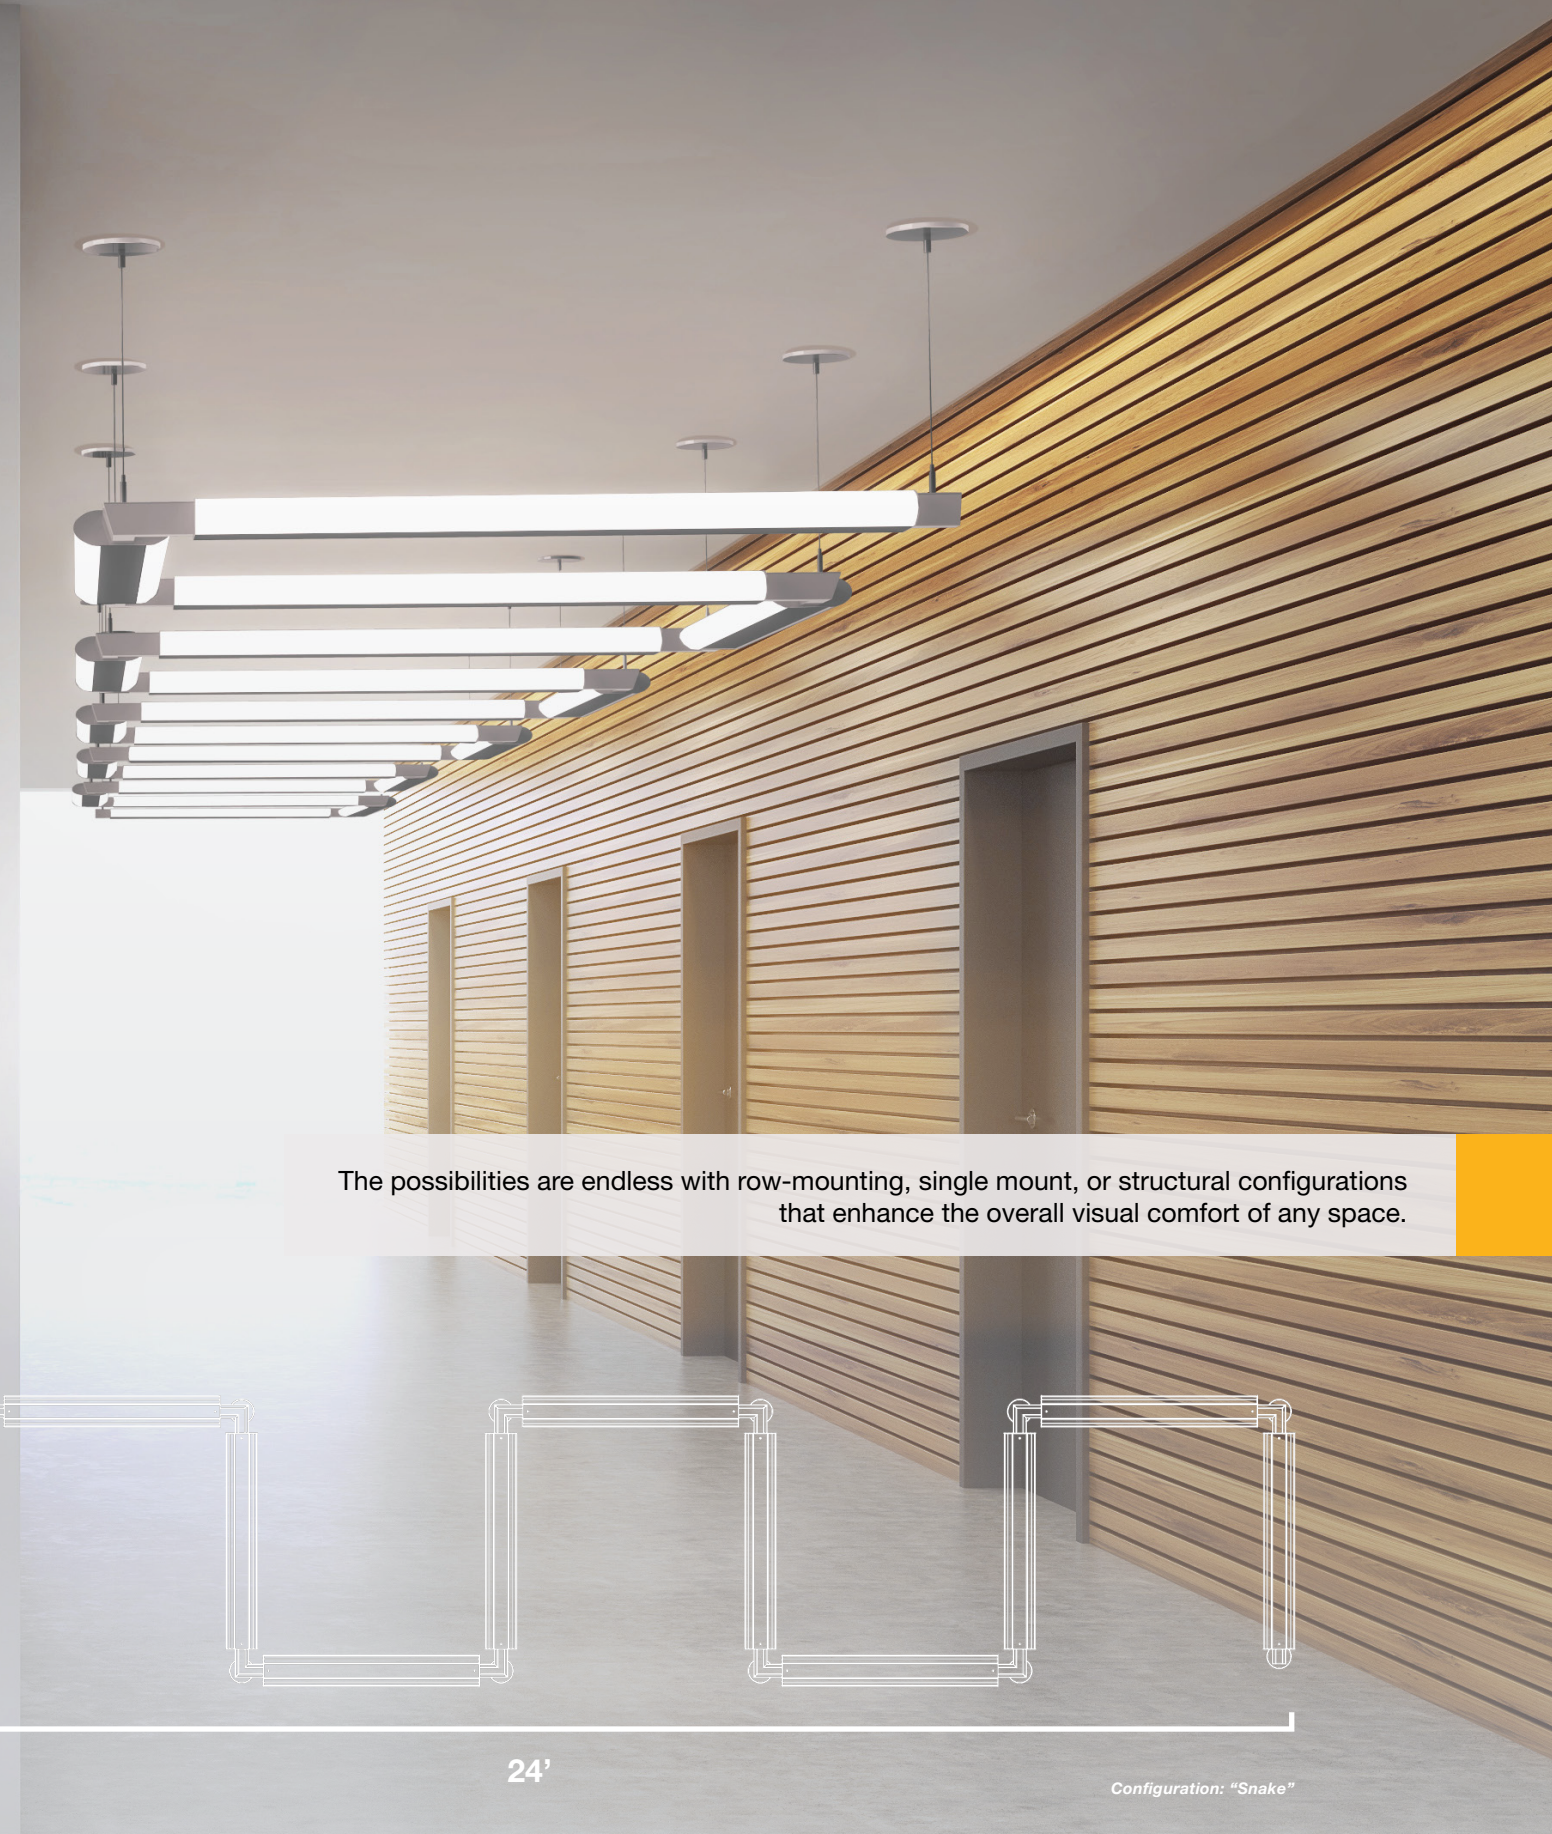

LED ALLURA Linear Pendant Type A

The ALLURA Type A is a premium-grade pendant mounted luminaire featuring an architectural slim profile with soft curves to enhance the visual space while offering endless design configurations.

Configuration: "Linear"

Configuration: "Square"

24'

Configuration: "Snake"

The possibilities are endless with row-mounting, single mount, or structural configurations that enhance the overall visual comfort of any space.