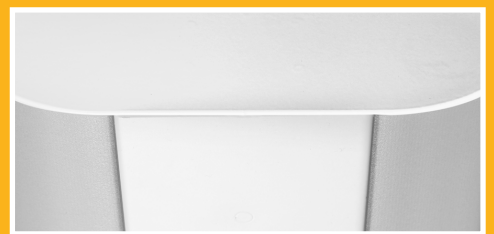

ALLURA

ALR-A

LED Linear Pendant Type A