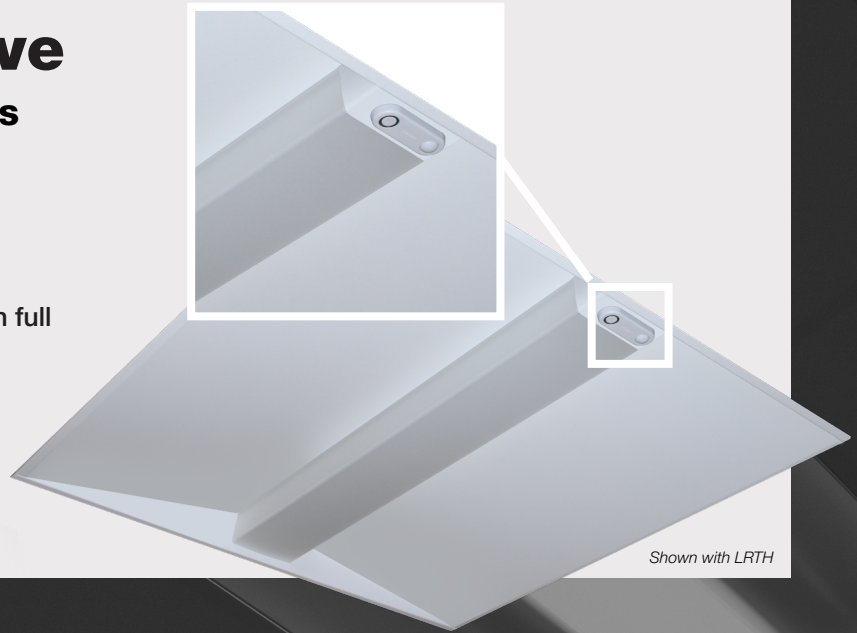

Viscor Product Highlight

Viscor is Going Vive With Lutron's Wireless Controls

We've integrated Lutron's wireless control technology, Vive, into our Visioneering line to:

- Maximize comfort and energy savings with full wireless control
- Built into the fixture at the factory
- No additional wiring

Shown with LRTH

Speed

- Readily available, in-fixture wireless controls
- Designed for quick and easy installation
- Fastest delivery in the industry

Savings

- Energy efficient Visioneering LED fixtures
- Additional energy savings with wireless control
- Reduce labour fees per in-field installation