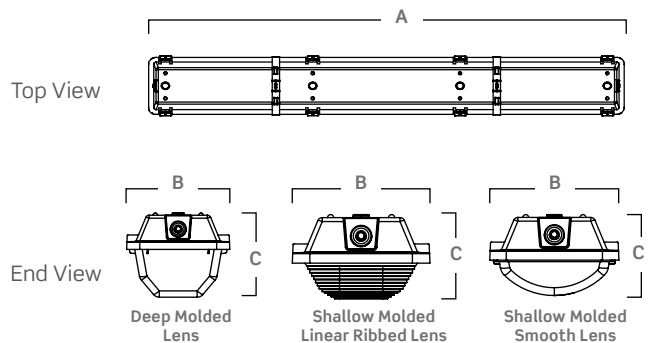

Dimensions

	Dimensions (inch) & Weights				
	A	B	C		
			Deep Molded	Shallow Molded Linear Ribbed	Shallow Molded Smooth
24"	24"	6.75"	5.6"	4.2"	3.9"
48"	48"	6.75"	5.6"	4.2"	3.9"
96"	96"	6.75"	5.6"	4.2"	3.9"