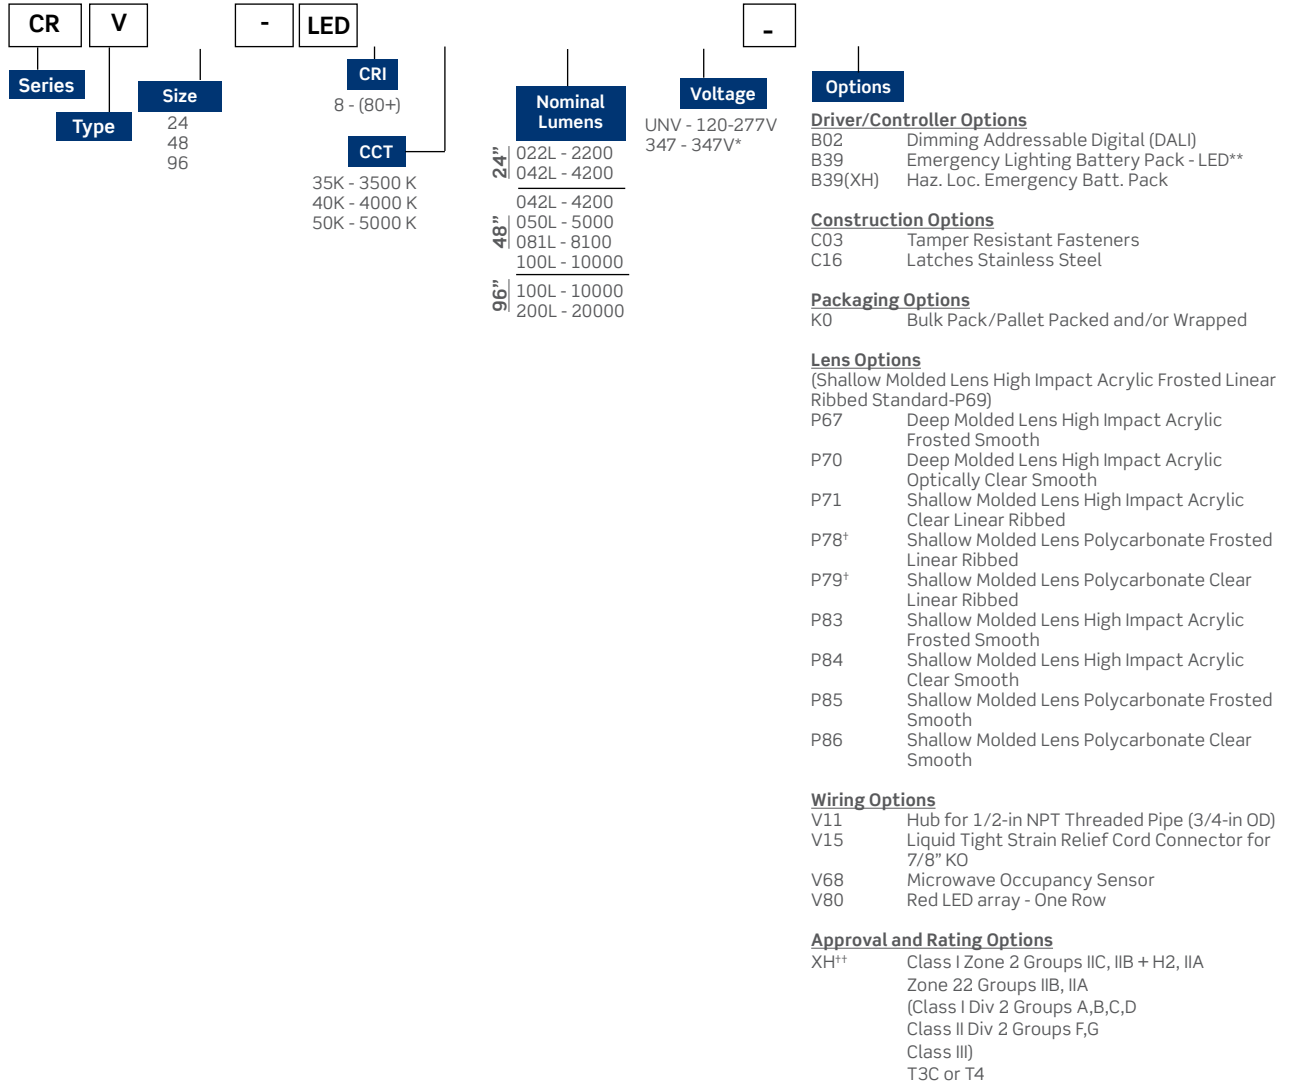

Dimensions

	Dimensions (inch) & Weights				
	A	B	C		
			Deep Molded	Shallow Molded Linear Ribbed	Shallow Molded Smooth
24"	24"	6.75"	5.6"	4.2"	3.9"
48"	48"	6.75"	5.6"	4.2"	3.9"
96"	96"	6.75"	5.6"	4.2"	3.9"

Consult installation guide for exact dimensions.

Project:	Catalogue #:	Type:
Notes:		

Order Key

EXAMPLE: CRV48-LED840K100LUNV

† Not available with 96" housing.

†† Occupancy/Motion Sensors and 1% dimming are not available with Hazardous Location Luminaires. Supplied with 2pc. of HAZLOC 1/2" Hubs and 1pc. of 1/2" Thread Plug. Cord not available.