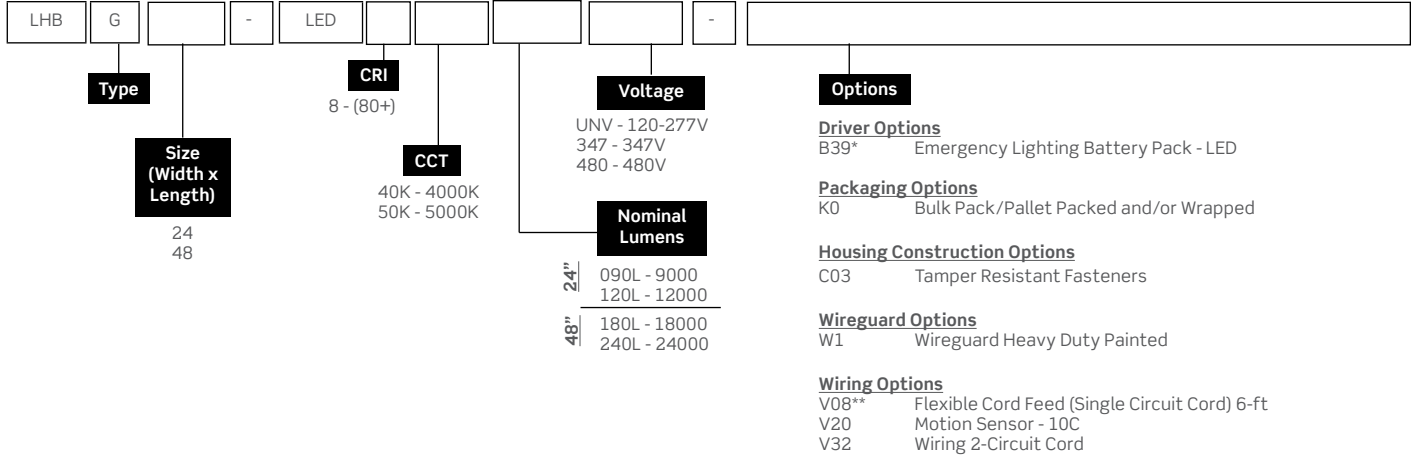

Consult installation guide for exact dimensions.

Project:	Catalogue #:	Type:
Notes:		

Order Key

EXAMPLE: LHBG48-LED840K180LUNV-W1

Controls Options

For advanced wireless controls [Click Here](#).

* If fixture is to be switched a 2 circuit cord V32 is advised.