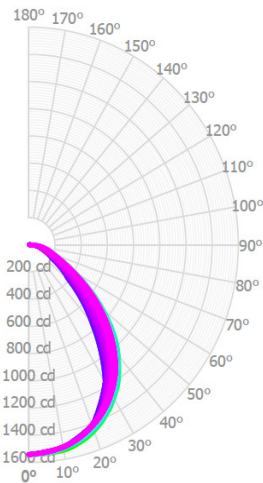

Photometrics

IES File: **LTL48-LED840K30LUNV**
Lumens: **3206**
Wattage: **33.5**
Efficacy: **96**

Zonal Lumen Summary

Zone	Lumens	%Fixture
0.0° - 30.0°	1185	37.0%
0.0° - 40.0°	1870	58.3%
0.0° - 60.0°	2823	88.0%
0.0° - 90.0°	3206	100.0%
0.0° - 110.0°	3206	100.0%
0.0° - 130.0°	3206	100.0%
0.0° - 150.0°	3206	100.0%
0.0° - 170.0°	3206	100.0%
0.0° - 180.0°	3206	100.0%

Coefficients of Utilization

pc pw	80%			70%			50%		
	70%	50%	30%	70%	50%	30%	70%	50%	30%
0	119	119	119	116	116	116	111	111	111
1	110	106	102	108	104	101	103	100	97
2	102	95	89	99	93	87	95	89	85
3	94	85	78	92	83	77	87	80	75
4	87	76	68	85	75	68	81	73	66
5	81	69	61	79	68	60	75	66	59
6	75	63	55	73	62	54	70	60	53
7	70	58	49	68	57	49	65	55	48
8	65	53	45	64	52	45	61	51	44
9	61	49	41	60	48	41	58	47	40
10	58	45	38	56	45	38	54	44	37

Effective Floor Cavity Reflectance: 20%

Average Luminance Table (cd/m²)

	CP Summary		
	0.00°	45.00°	90.00°
0.00°	12461	12461	12461
45.00°	10203	8849	7201
55.00°	7811	5702	4495
65.00°	5416	3490	3443
75.00°	4931	3072	3113
85.00°	2699	4369	3378