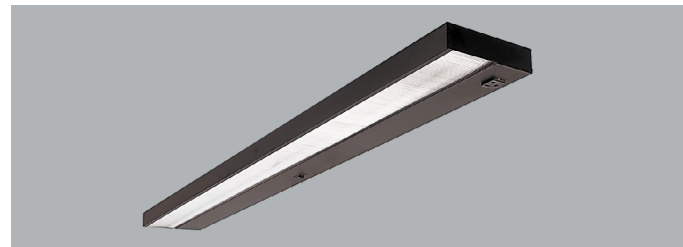

Project:	Catalogue #:	Type:
Notes:		

Product Description

Premium-grade, under cabinet task light. For use with indoor applications where lowglare illumination and ease of installation is required. This luminaire's shallow design with its standard cord plug set makes it ideal for use as task lighting with quality office furniture.

Applications

Display Cabinets, Office Areas, Task Lighting, Under Cabinets, Work Stations

Features

- Ideal for under cabinet lighting
- Shallow design
- Clear prismatic acrylic diffuser
- Standard cord plug set allow for quick and easy operation
- Standard rocker switch (not available for 347V)
- Steel housing and ends with black textured finish
- Standard 0-10V dimming

Featured Options

- Convenience outlet
- PIR Occupancy Sensor
- Other connector cable lengths available (consult factory)

Optical System

Standard diffuser is a clear prismatic pattern #12 acrylic lens, designed for high efficiency and low-glare illumination.

Mounting

Key holes provided for easy mounting. Flush mounting surface contains no offsets or exposed fastener heads.

Construction

Die-formed, code gauge steel. One-piece folded construction. Spot welded for rigidity and clean appearance. Standard three wire cord and plug set. Center exit is standard.

Finish

Textured, sandtex black, polyester powder painted. High-reflectivity coated reflecting surfaces for improved efficiency.

Electrical

Long life LEDs coupled with high efficiency drivers provide quality illumination. Rated to deliver L80 performance > 50,000 hours.

Warranty

5 year limited warranty. For complete warranty, click here:

Approvals

- Approved to CSA and UL standards.

Dimensions

Size	A	B	C
24	24"	7"	1 3/4"
48	48"	7"	1 3/4"

Consult installation guide for exact dimensions.