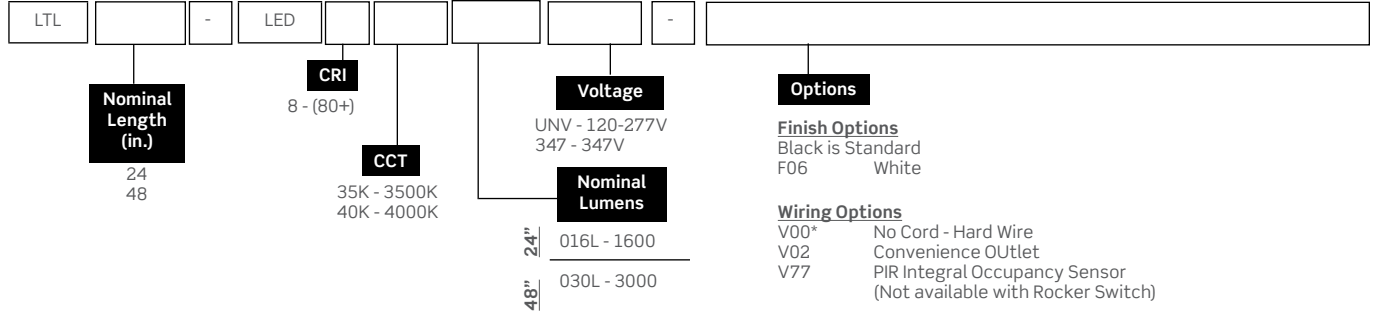

Project:	Catalogue #:	Type:
Notes:		

Order Key

EXAMPLE: LTL48-LED840K030LUNV-V77

Options

- Finish Options**
 Black is Standard
 F06 White
- Wiring Options**
 V00* No Cord - Hard Wire
 V02 Convenience Outlet
 V77 PIR Integral Occupancy Sensor
 (Not available with Rocker Switch)