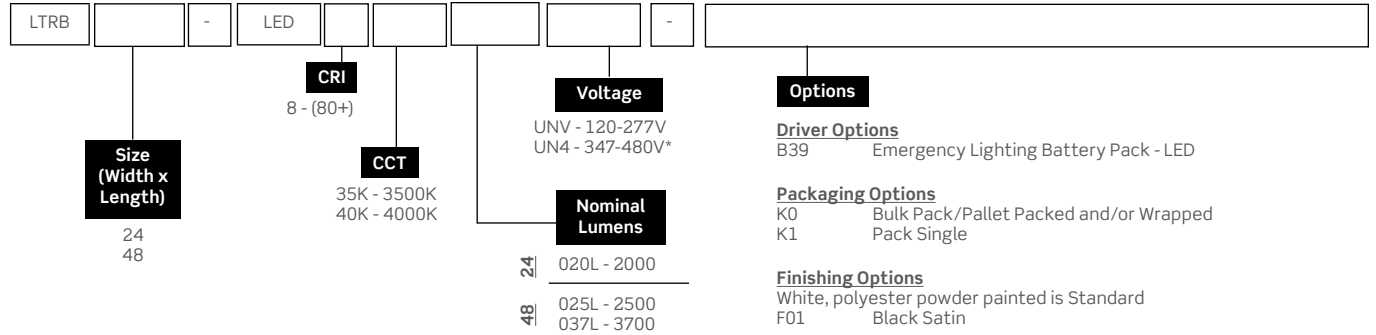

Project:	Catalogue #:	Type:
Notes:		

Product Description

Specification-grade, surface-mounted row-mountable wrap-around luminaire. For use with applications where security and vandal are a primary consideration. This luminaire's narrow design, welded one-piece body and vandal-resistant lens make it ideal in hightraffic and vandal prone areas.

Warranty

5 year limited warranty. For complete warranty, click here:

Approvals

- Approved to CSA/UL standards.
- Suitable for damp locations.

Dimensions

Size	A	B	C
24	24 1/2"	4 7/8"	3 15/16"
48	48 1/2"	4 7/8"	3 15/16"

Consult installation guide for exact dimensions.

Project:	Catalogue #:	Type:
Notes:		

Order Key

EXAMPLE: LTRB48-LED835K037LUNV

*Consult factory for lead times and availability
 Other options may be available, consult factory. Specifications and data subject to change without notice.