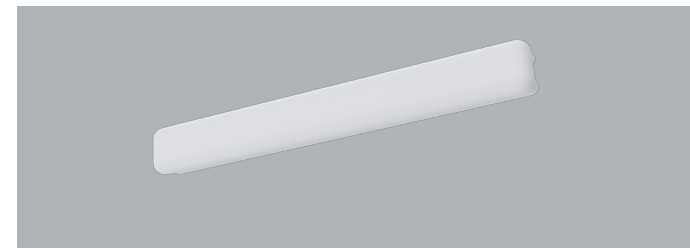

Approvals

- Approved to CSA/UL standards.