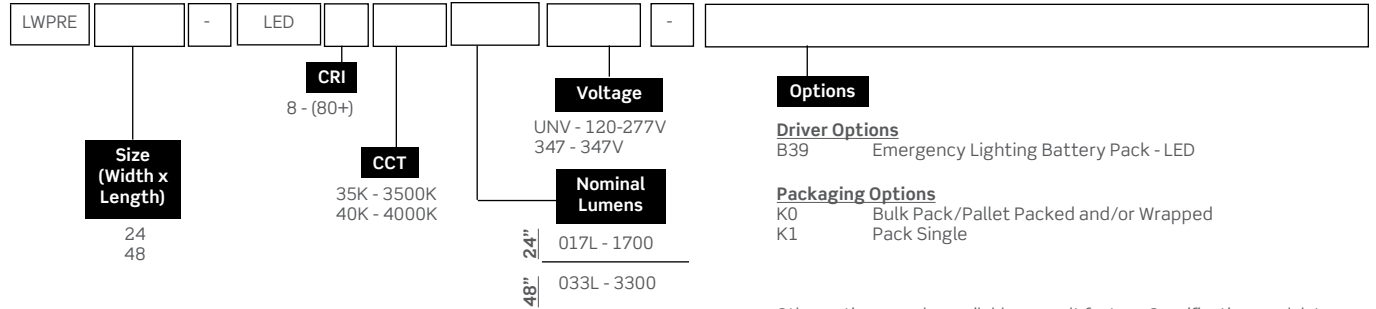

Project:	Catalogue #:	Type:
Notes:		

Order Key

EXAMPLE: LWPRE48-LED835K033L120

Other options may be available, consult factory. Specifications and data subject to change without notice.

Performance Data

LED Performance Data				
Size	Nominal Lumens	Delivered Lumens	Watts	Lumens Per Watt
24	1700	1734	12.8	135.2
48	3300	3339	24.6	131.2

Values based on 840K with standard lens at 25C

Performance Scaling Factor

	50K	40K	35K	30K
80CRI	1.000	1.000	0.960	0.946
90CRI	0.875	0.875	0.836	0.809