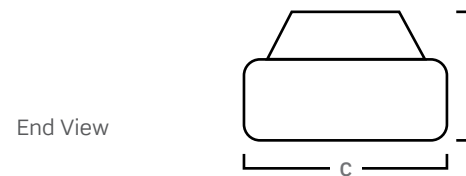

Warranty

5 year limited warranty. For complete warranty, click here:

Approvals

- Approved to CSA/UL standards.

Dimensions

Size	A	B	C	D
24	26 3/4"	25 1/2"	6"	4 5/8"
48	50 3/4"	49 1/2"	6"	4 5/8"

Consult installation guide for exact dimensions.