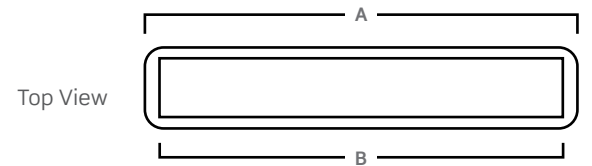

Dimensions

Size	A	B	C	D
24	26 3/4"	25 1/2"	6"	4 5/8"
48	50 3/4"	49 1/2"	6"	4 5/8"

Consult installation guide for exact dimensions.

Consult installation guide for exact dimensions.